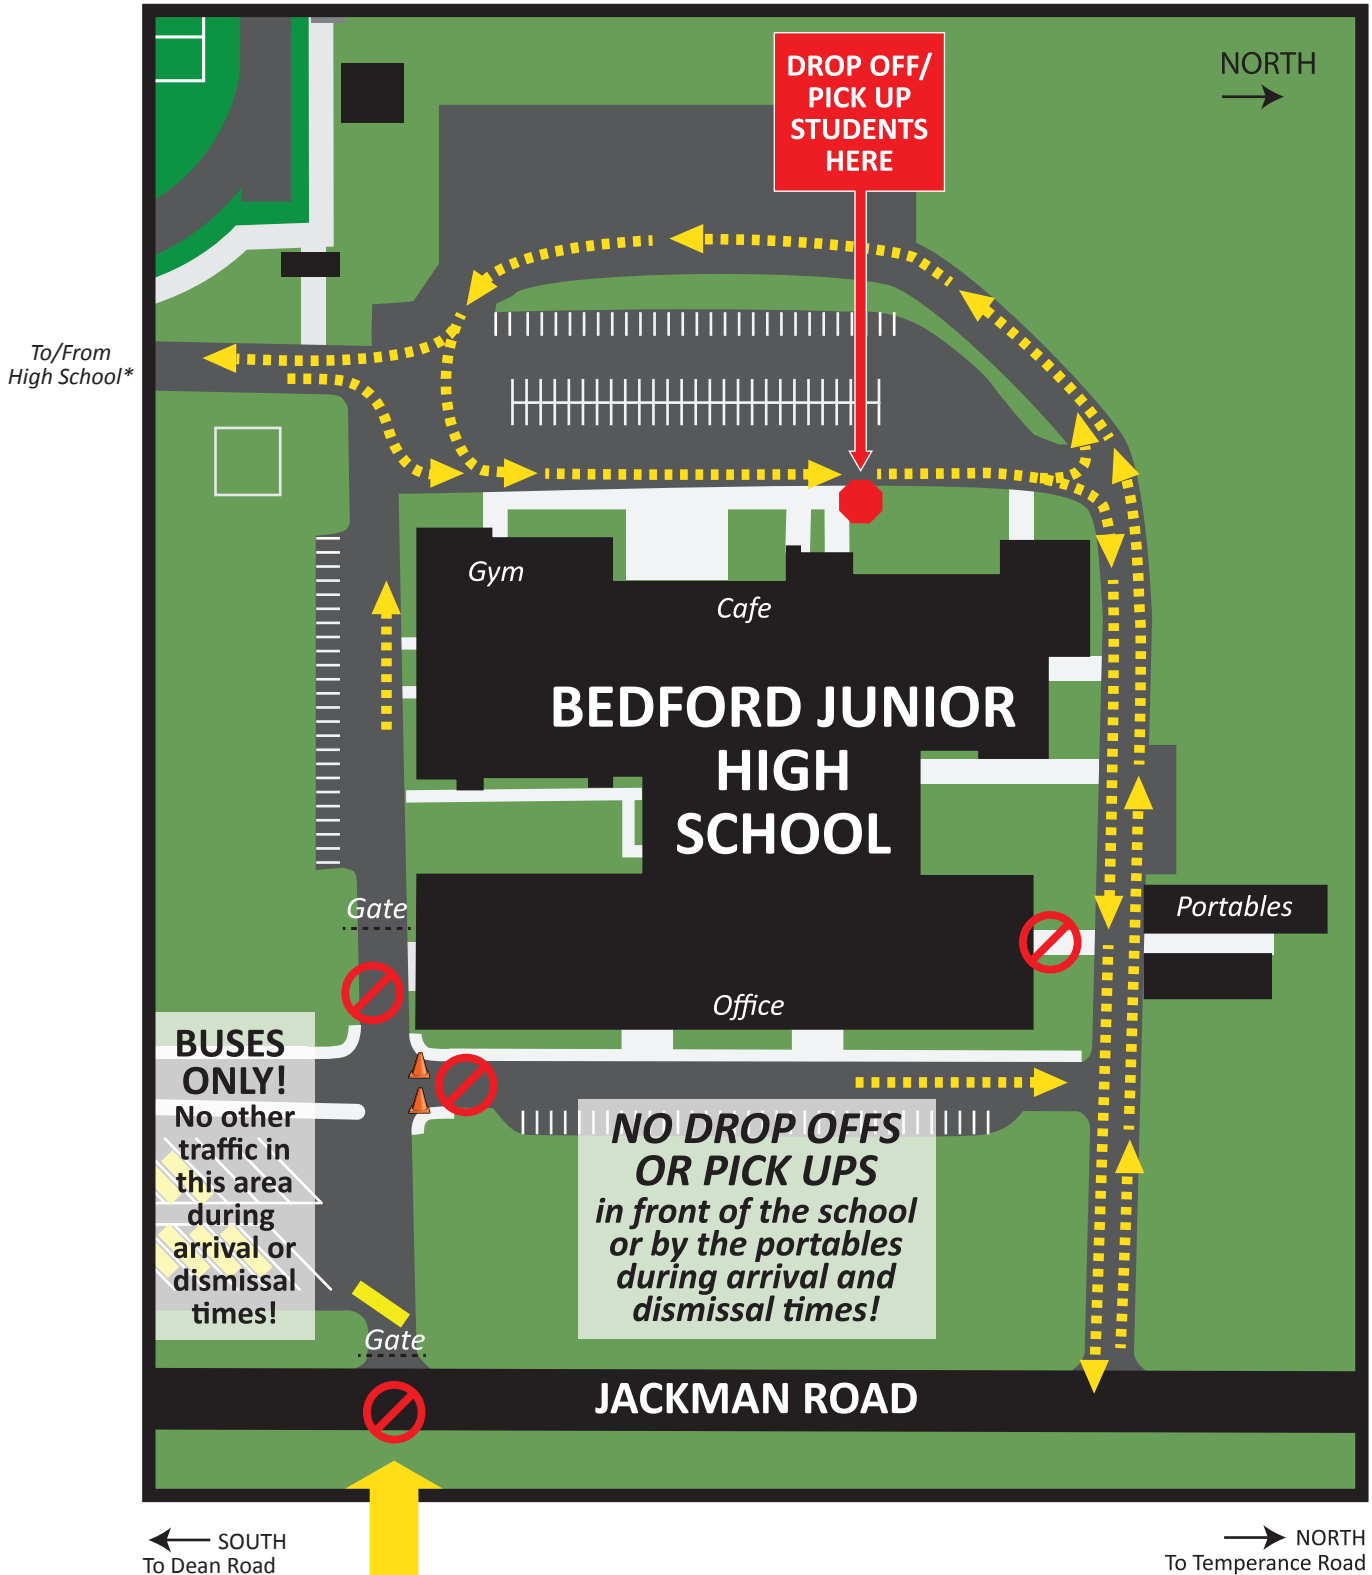

BEDFORD JUNIOR HIGH SCHOOL

Arrival and Dismissal Traffic Flow

BUSES ONLY!
No entrance
or exit

The safety of our students is our priority! Please help us keep them safe by following these instructions for morning drop offs and afternoon pick ups. Please enter using the north drive, loop around the back of the school, and pull as far forward as you can behind the school before picking up or dropping off your student. Exit back onto Jackman Road using the same drive that you entered on. Please do not drop off in front of the school or by the portables. Thank you for your cooperation and patience!

*Please refer to the high school's traffic flow directions if you are coming from or continuing on to the high school.