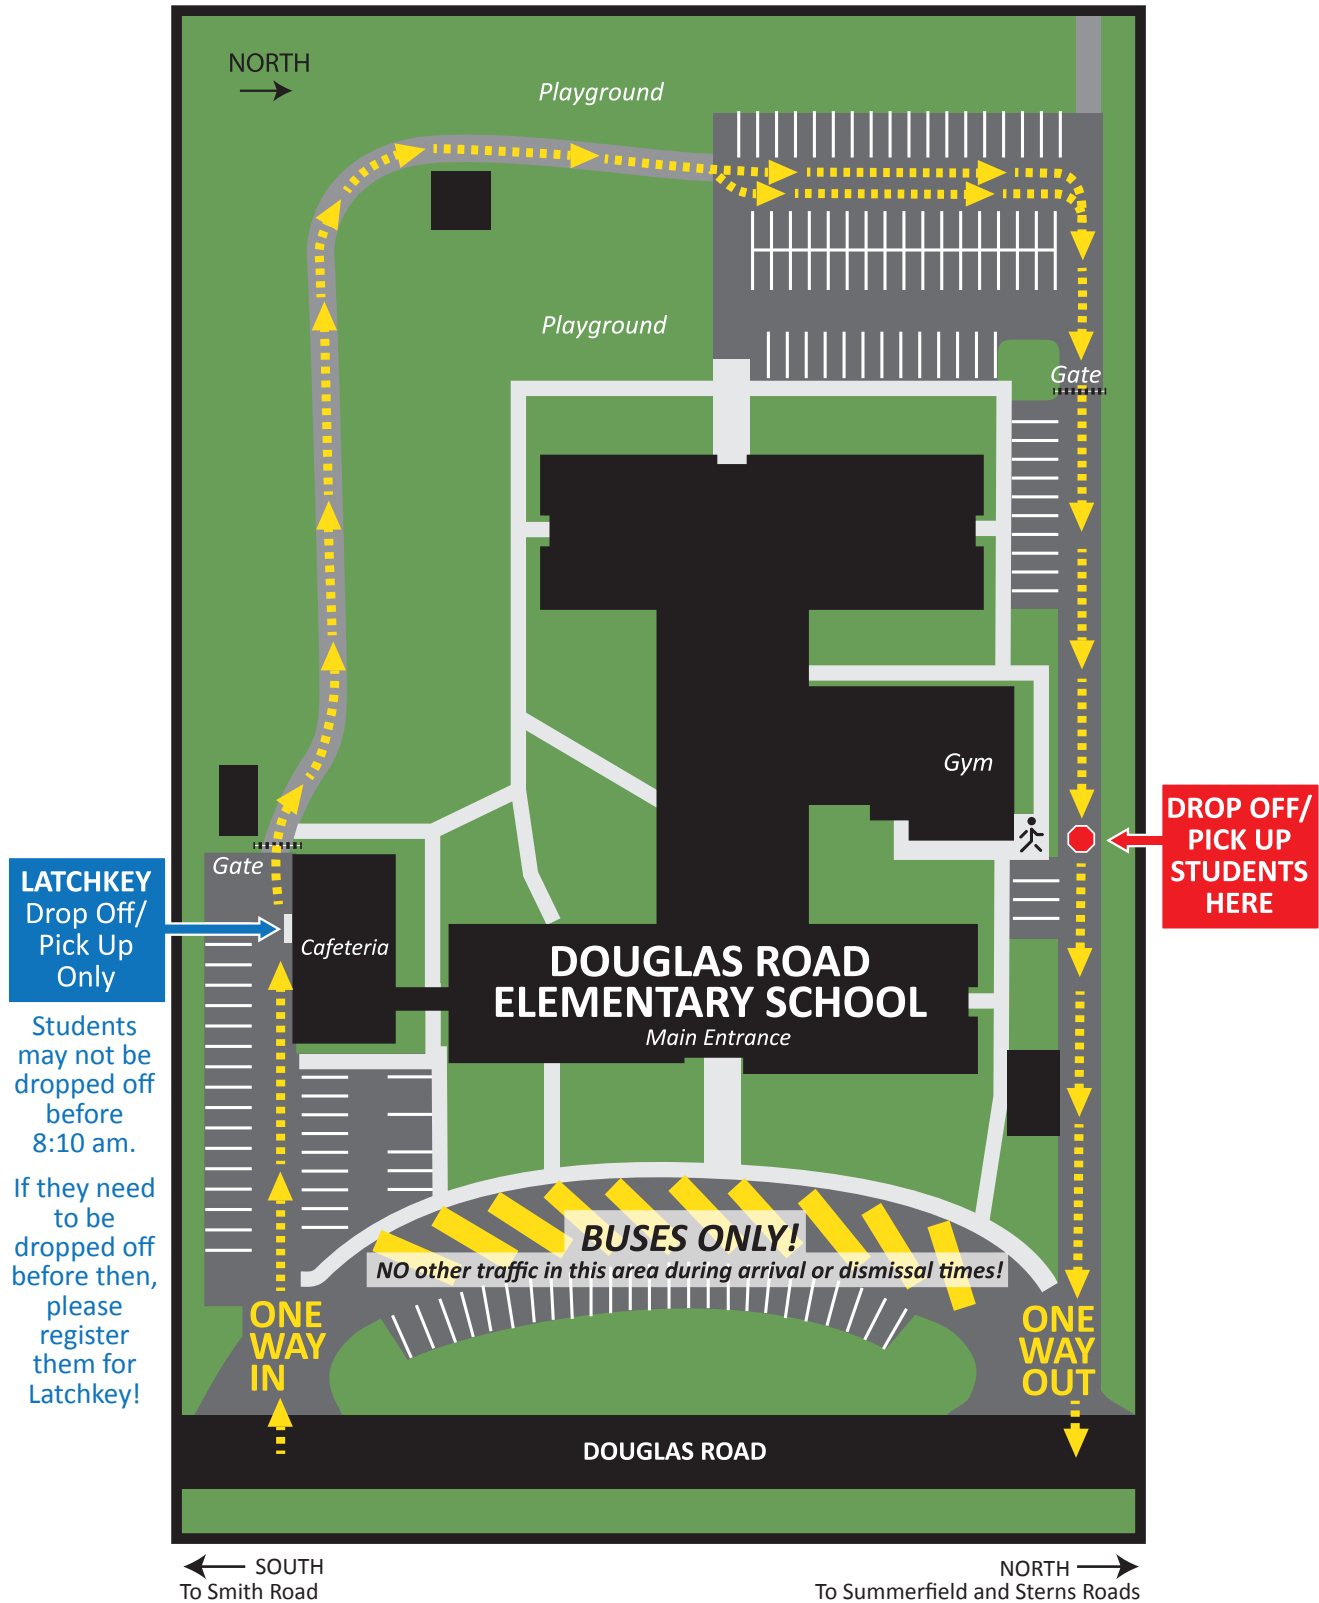

DOUGLAS ROAD ELEMENTARY SCHOOL

Arrival and Dismissal Traffic Flow

The safety of our students is our priority! Please help us keep them safe by following these instructions for morning drop offs and afternoon pick ups. Please enter using the south drive, travel around the back of the school and stop outside the gym to pick up your student(s). You may then exit out of the north drive. Gates will open at 3:00 pm in the afternoon. The area directly in front of the school is reserved for bus use only; please do not drop children off in front of the school. Thank you for your cooperation and patience!